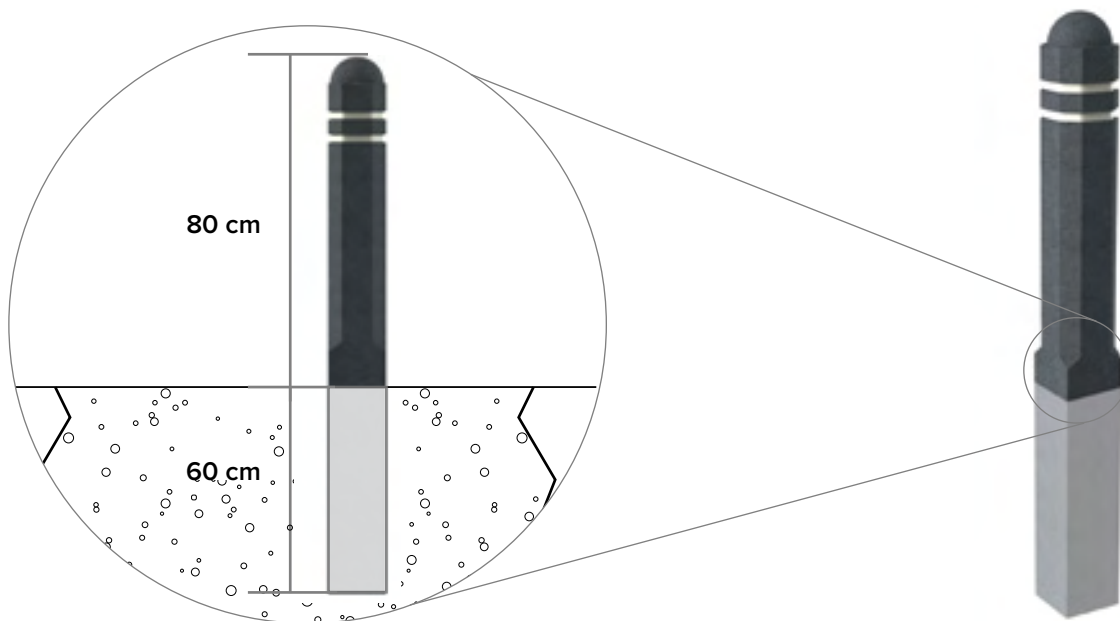

Octagonal traffic bollard

not removable

measurements

18 kg

available colours

- Ash Grey
- Ural Black
- Sand Beige

anchoring: not removable

main advantages