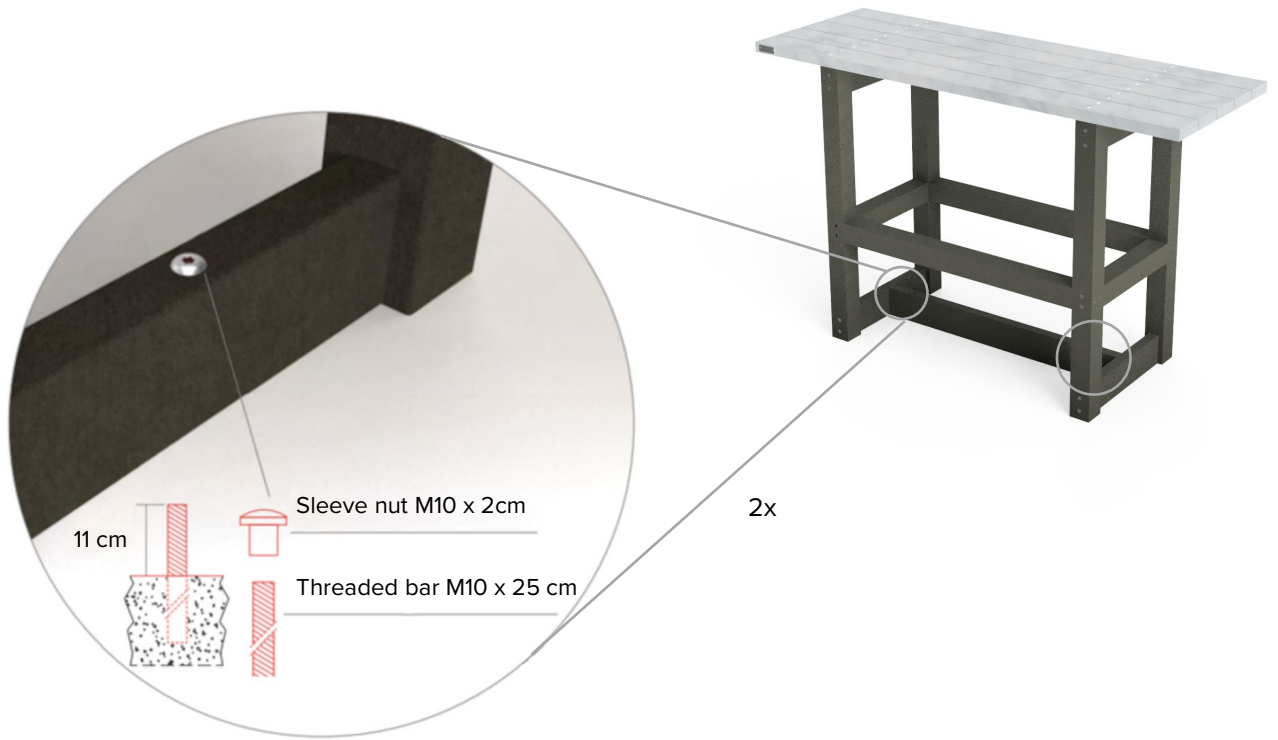

GOVA **street**
PLAST

London table high

Level up with a high table and matching stool

measurements

available colours

Boards tabletop

-  Andes Green
-  Quartz Brown
-  Sand Beige
-  Mineral Grey
-  Ural Black

Legs

-  Ural Black

anchoring

reinforcement

main advantages

100% plastic waste

Maintenance free

Rot-proof