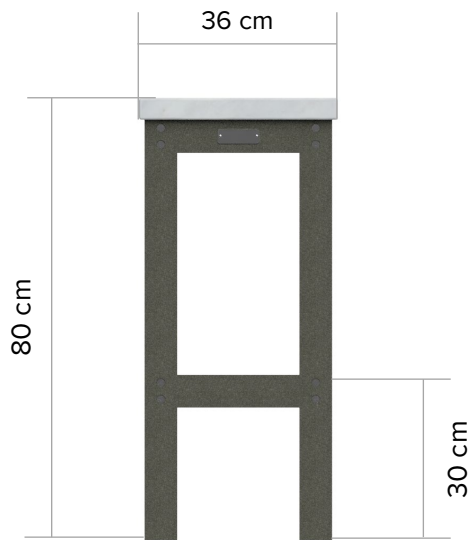

GOVA **street**
PLAST

London Stool high

Level up with a high table and matching stool

measurements

21 kg

available colours

Boards seating

-  Andes Green
-  Quartz Brown
-  Sand Beige
-  Mineral Grey
-  Ural Black

Legs

-  Ural Black

advantages

100% plastic waste

Maintenance free

Rot-proof

Natural texture

Graffiti resistant