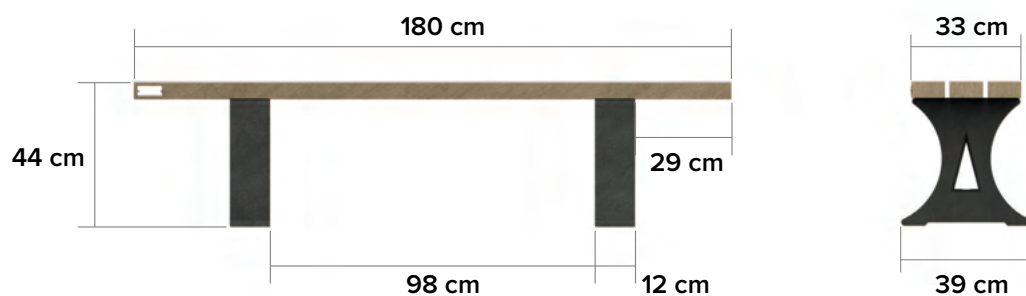

Bonn ZL

bench without back

measurements

50 kg

available colours

Boards

- Ural Black
- Quartz Brown
- Sand Beige
- Mineral Grey
- Andes Green

Legs