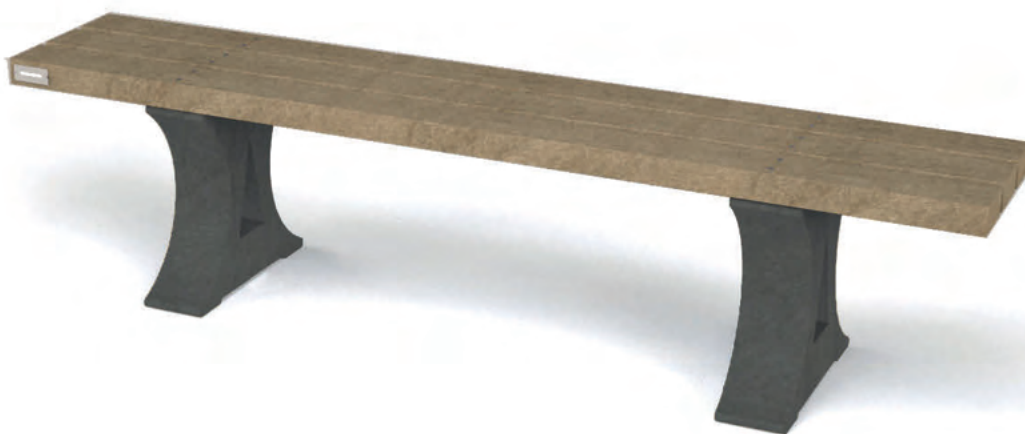

Bonn ZL

bench without back

measurements

50 kg

available colours

Boards

- Ural Black
- Quartz Brown
- Sand Beige
- Mineral Grey
- Andes Green

Legs

- Ural Black

main advantages

100% plastic waste

Maintenance free

Rot-proof

Natural texture

Graffiti resistant

Splinter-free

Coloured throughout

Weatherproof

Completely recyclable

anchoring optional

reinforcement

nice in combination with