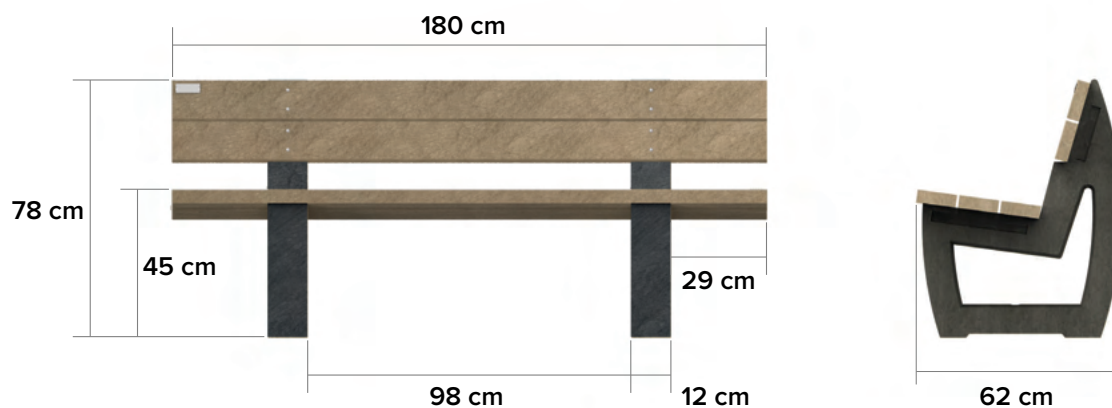

bench Bonn ML

Still standing out in **SIMPLICITY & FUNCTIONALITY**

measurements

83 kg

available colours

Boards

- Ural Black
- Quartz Brown
- Sand Beige
- Mineral Grey
- Andes Green

Legs