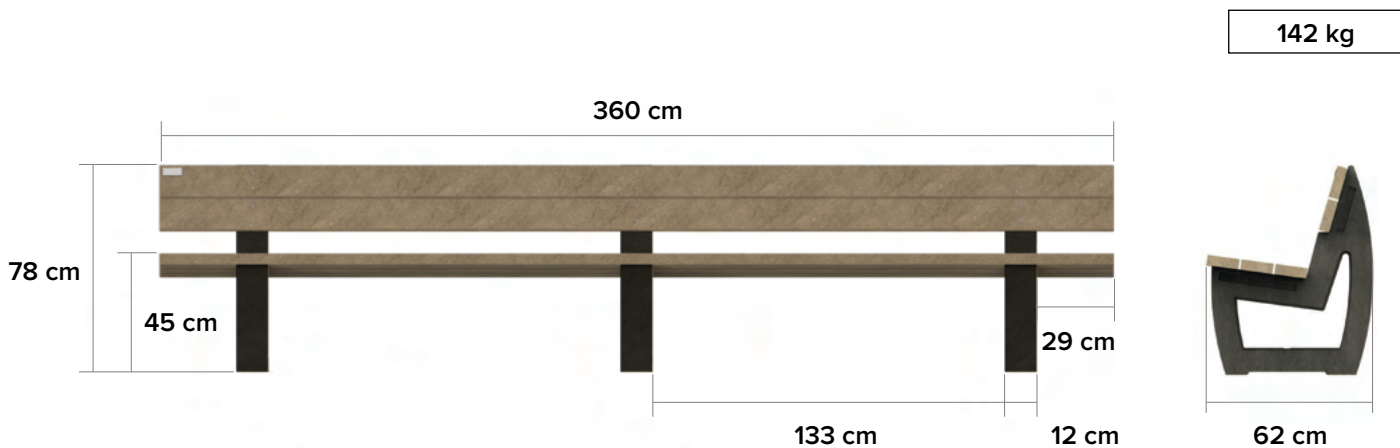

Bonn ML 360

longer (360 cm) version of the standard Bonn bench

measurements

available colours

Boards

- Ural Black
- Quartz Brown
- Sand Beige
- Mineral Grey
- Andes Green

Legs

- Ural Black