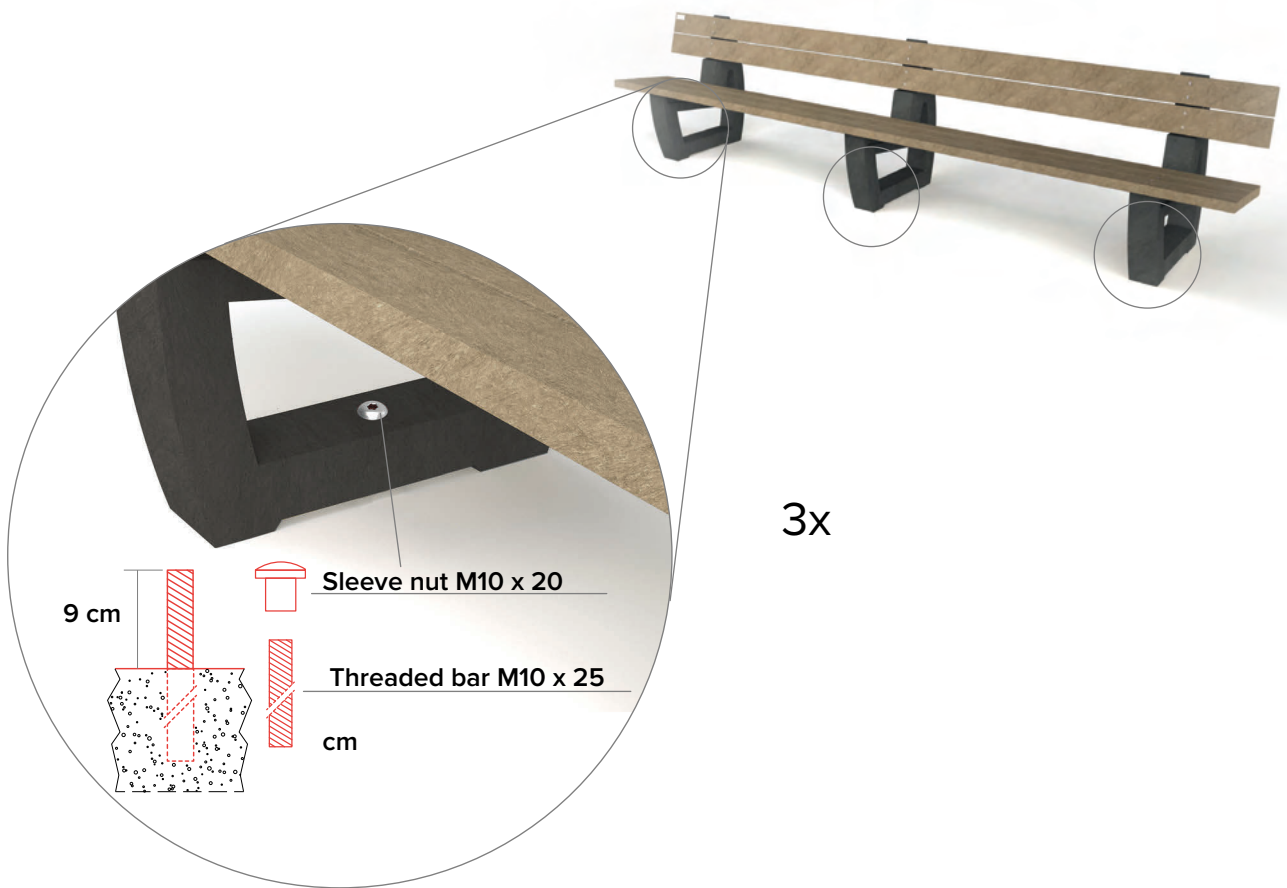

Bonn ML 360

longer (360 cm) version of the standard Bonn bench

measurements

available colours

Boards

- Ural Black
- Quartz Brown
- Sand Beige
- Mineral Grey
- Andes Green

Legs

- Ural Black

main advantages

100% plastic waste

Maintenance free

Rot-proof

Natural texture

Graffiti resistant

Splinter-free

Coloured throughout

Weatherproof

Completely recyclable

anchoring optional

reinforcement

nice in combination with