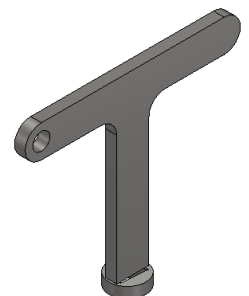

Square traffic bollard

removable

measurements

12,7 kg

available colours

Ash Grey

Ural Black

Quartz Brown

Sand Beige

anchoring

locking mechanism
with breaking nut

stainless steel locking rod
with key type options

- half moon
- ▲ triangle
- ⬡ hex

matching ground socket

Type 1

ground socket +
corresponding post base for
loose soil, square plate 15 cm

Type 2

ground socket for concrete
square plate 25 cm

Type 3

ground socket for concrete
round plate 20 cm

For more details, see the separate installation instructions.

reflectors

Included: 2 reflective strips 1.8 cm (red-white).

stainless steel locking rod
with key type options

- half moon
- triangle
- hex

matching ground socket

Type 1

Ground socket +
corresponding post base for
loose soil, square plate 15 cm

Type 2

ground socket for concrete
square plate 25 cm