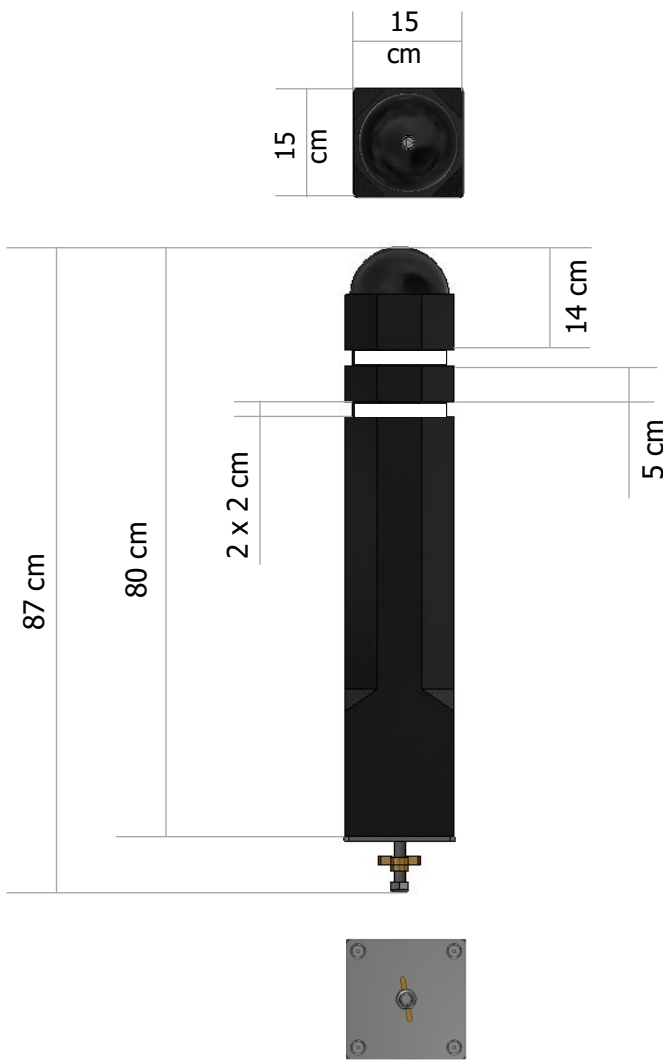

Square traffic bollard

removable

measurements

12,7 kg

available colours

Ash Grey

Ural Black

Quartz Brown

Type 2

ground socket for concrete
square plate 25 cm

Type 3

ground socket for concrete
round plate 20 cm

For more details, see the separate installation instructions.

reflectors

Included: 2 reflective strips 1.8 cm (red-white).

Octagonal traffic bollard

removable

measurements

16,5 kg

available colours

Ural Black

anchoring

locking mechanism
with breaking nut

stainless steel locking rod
with key type options

- half moon
- triangle
- hex

matching ground socket

Type 1

Ground socket +
corresponding post base for
loose soil, square plate 15 cm

Type 2

ground socket for concrete
square plate 25 cm