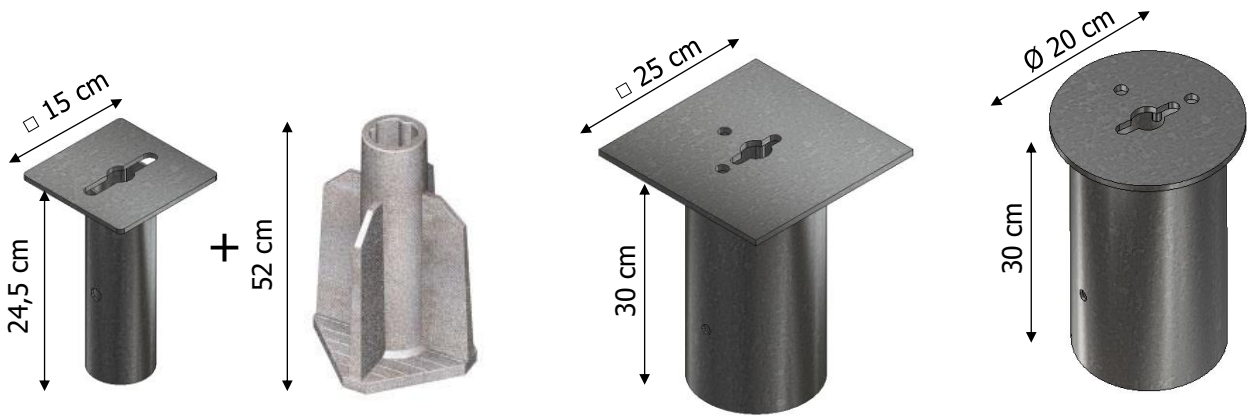

Sand Beige

anchoring

locking mechanism
with breaking nut

stainless steel locking rod
with key type options

- half moon
- ▲ triangle
- ⬡ hex

matching ground socket

Type 1

ground socket +
corresponding post base for
loose soil, square plate 15 cm

Octagonal traffic bollard

removable

measurements

16,5 kg

available colours

Ural Black

anchoring

locking mechanism
with breaking nut

stainless steel locking rod
with key type options

- half moon
- triangle
- hex

matching ground socket

Type 1

Ground socket +
corresponding post base for
loose soil, square plate 15 cm

Type 2

ground socket for concrete
square plate 25 cm

Type 3

ground socket for concrete
round plate 20 cm

For more details, see the separate installation instructions.

reflectors

Included: 2 reflective strips 1.8 cm (white).

Option: 2 reflectors 7x11cm (white or orange) milled
in.