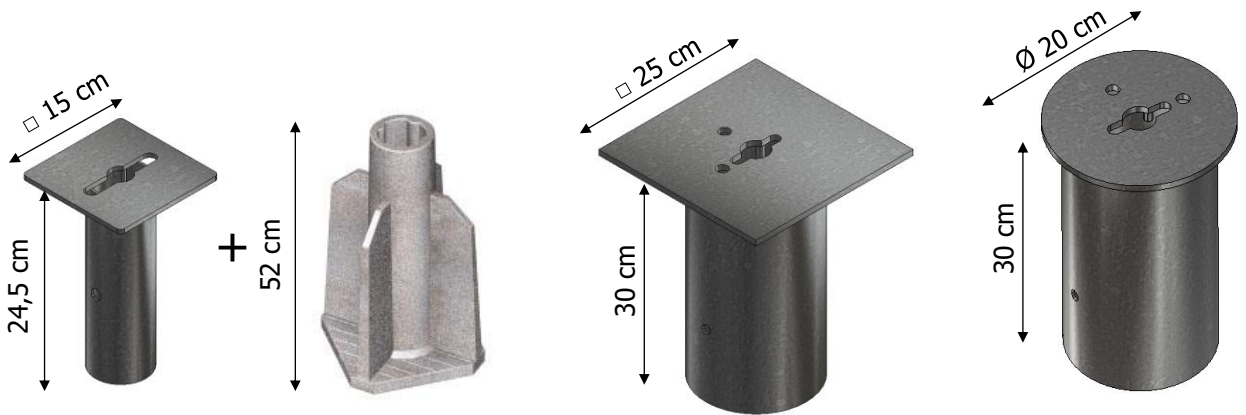

Sand Beige

anchoring

locking mechanism
with breaking nut

stainless steel locking rod
with key type options

- half moon
- ▲ triangle
- ⬡ hex

matching ground socket

Type 1

ground socket +
corresponding post base for
loose soil, square plate 15 cm

Type 2

ground socket for concrete
square plate 25 cm

Type 3

ground socket for concrete
round plate 20 cm

For more details, see the separate installation instructions.

reflectors

Included: 2 reflective strips 1.8 cm (red-white).

Octagonal traffic bollard

removable

measurements

16,5 kg

available colours

Ural Black

anchoring

locking mechanism
with breaking nut

stainless steel locking rod
with key type options

- half moon
- triangle
- hex

matching ground socket

Type 1

Ground socket +
corresponding post base for
loose soil, square plate 15 cm

Type 2

ground socket for concrete
square plate 25 cm