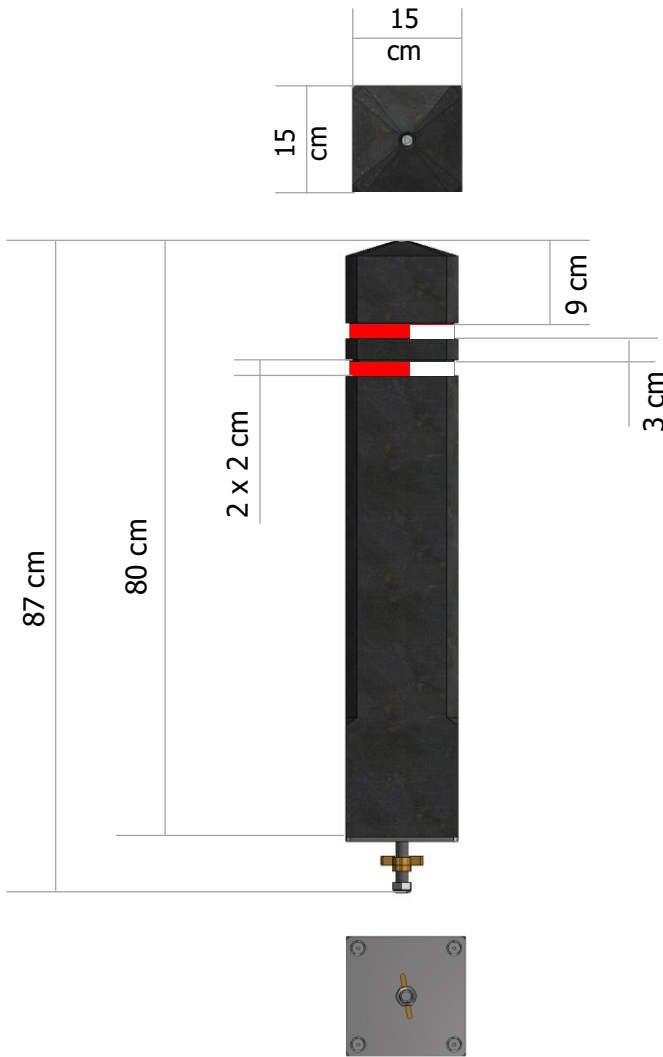

Square traffic bollard

removable

measurements

12,7 kg

available colours

Ash Grey

Ural Black

Quartz Brown

Sand Beige

anchoring

locking mechanism
with breaking nut

stainless steel locking rod
with key type options

- half moon
- ▲ triangle
- ⬡ hex

matching ground socket

Type 1

ground socket +
corresponding post base for
loose soil, square plate 15 cm

Type 2

ground socket for concrete
square plate 25 cm

Type 3

ground socket for concrete
round plate 20 cm

For more details, see the separate installation instructions.

reflectors

Included: 2 reflective strips 1.8 cm (red-white).

Octagonal traffic bollard

removable

measurements

16,5 kg

available colours

Ural Black

anchoring

locking mechanism
with breaking nut