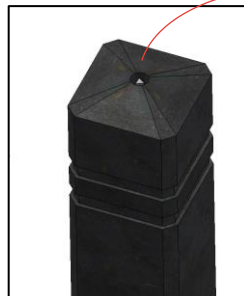

Square traffic bollard

removable

measurements

12,7 kg

available colours

Ash Grey

Ural Black

Quartz Brown

Sand Beige

anchoring

locking mechanism
with breaking nut

stainless steel locking rod
with key type options

- half moon
- ▲ triangle
- ⬡ hex

matching ground socket

Type 1

ground socket +
corresponding post base for
loose soil, square plate 15 cm

Type 2

ground socket for concrete
square plate 25 cm

Type 3

ground socket for concrete
round plate 20 cm

For more details, see the separate installation instructions.

reflectors

Included: 2 reflective strips 1.8 cm (red-white).

Octagonal traffic bollard

removable

measurements

16,5 kg

available colours

Ural Black

anchoring

locking mechanism
with breaking nut