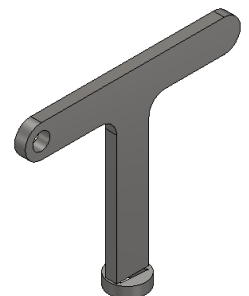

Square traffic bollard

removable

measurements

12,7 kg

available colours

Ash Grey

Ural Black

Quartz Brown

Sand Beige

anchoring

locking mechanism
with breaking nut

stainless steel locking rod
with key type options

- half moon
- ▲ triangle
- ⬡ hex

matching ground socket

Type 1

ground socket +
corresponding post base for
loose soil, square plate 15 cm

Octagonal traffic bollard

removable

measurements

16,5 kg

available colours

Ural Black

anchoring

locking mechanism
with breaking nut

stainless steel locking rod
with key type options

- half moon
- triangle
- hex

matching ground socket

Type 1

Ground socket +
corresponding post base for
loose soil, square plate 15 cm

Type 2

ground socket for concrete
square plate 25 cm