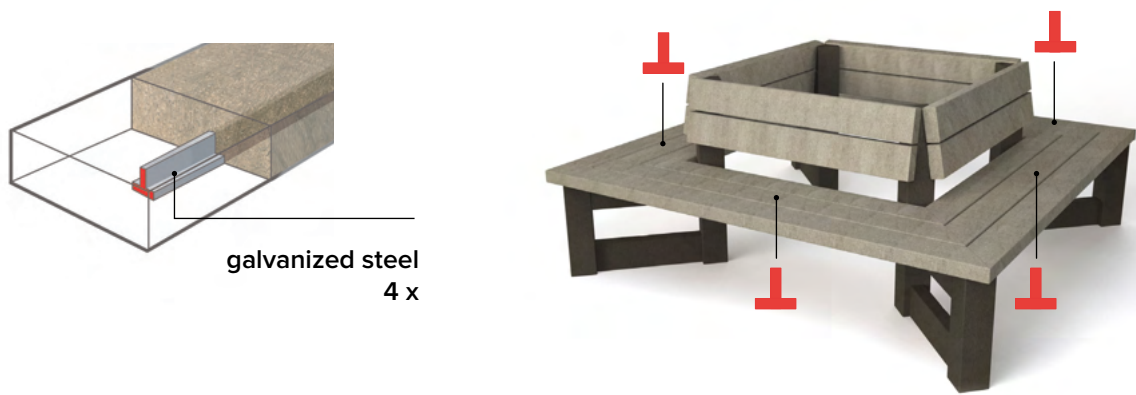

reinforcement