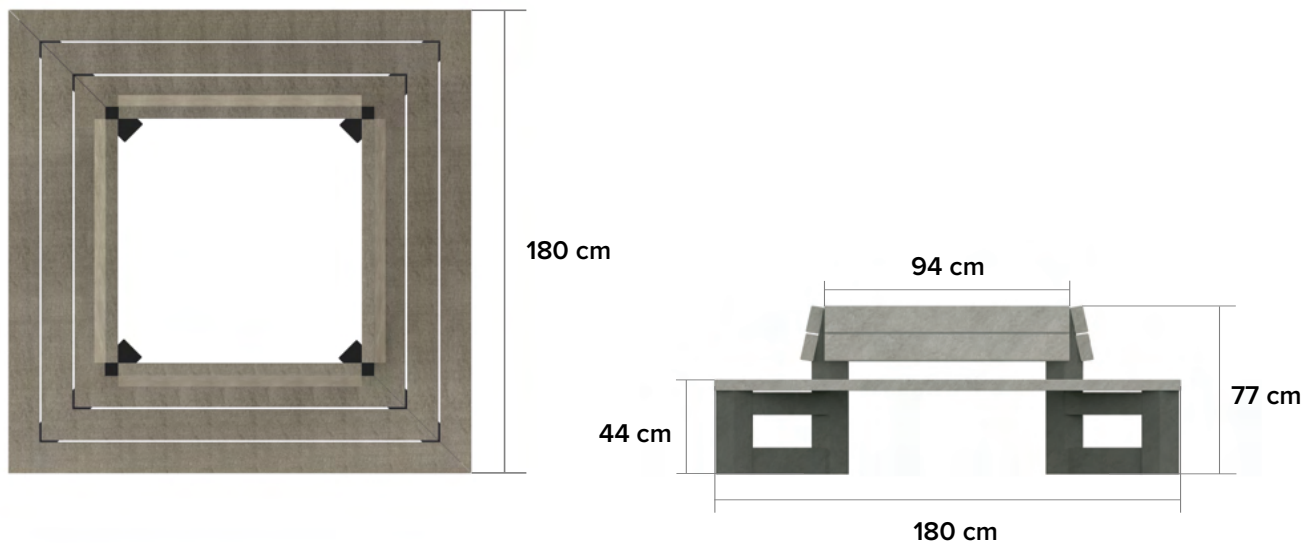

London 4ML

Benches and table for highly
frequented areas

measurements

225 kg

available colours

bicolour options

Boards

Legs