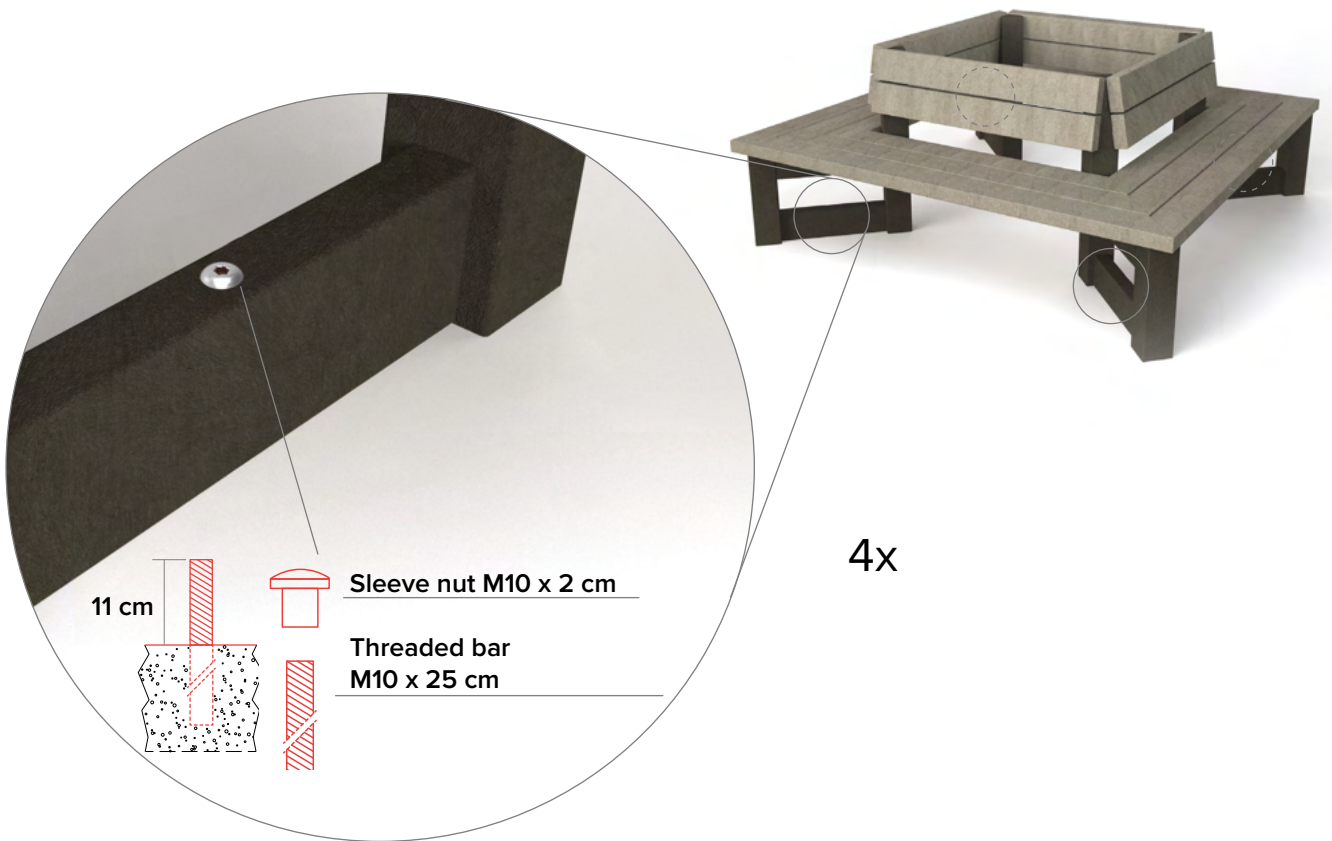

anchoring

reinforcement

nice in combination with